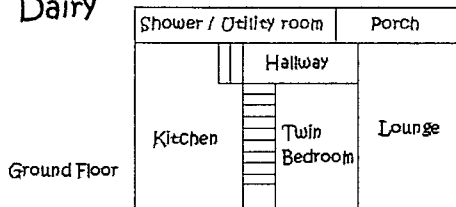

GRANGE FARM Accommodation Layouts

Cabin

Dairy

Haybarn

Stables

Please note - Layouts are not to scale