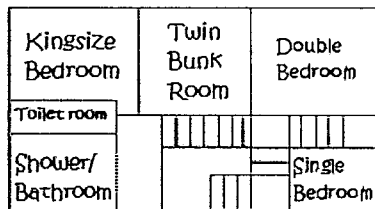

4/6 Berth Static 12'x28'

4/6 Berth "No12" 12'x30'

Haybarn