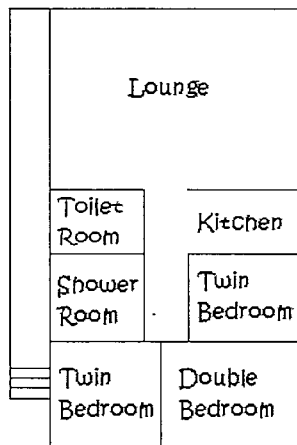

No.7 - 6/8 berth with 3 bedrooms & 2 toilets on the front row (as above)

No.10 & No.11 - 6/8 berth with 3 bedrooms & 2 toilets are situated lower in the chine, overlooking the stream with views of the sea.

Cabin

Dairy

Haybarn

Stables

4/6 Berth Static 12'x28'

4/6 Berth "No12" 12'x30'

6/8 Berth Caravan 12'x35'

Please note - Layouts are not to scale