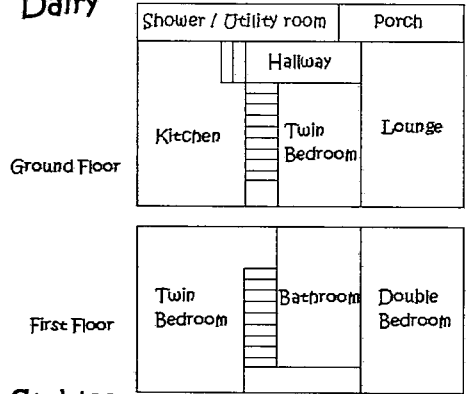

Static Caravan Linen hire

Single pack - £9 (2 sheets, 2 pillowcases, 1 bath towel and 1 hand towel)

Double pack - £12

(2 sheets, 4 pillowcases, 2 bath towels and 2 hand towels)

GRANGE FARM Accommodation Layouts

Cabin

Dairy

Haybarn

Ground Floor

Stables

Ground Floor

First Floor

First Floor