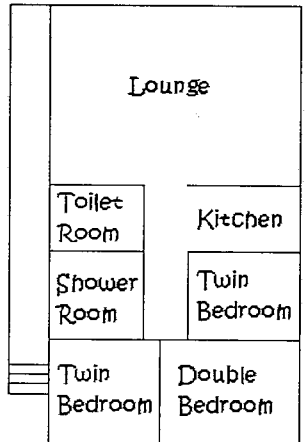

8 Berth Caravan 12'x35'

Please note - Layouts are not to scale