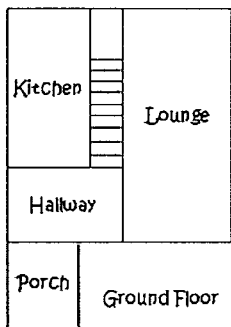

GRANGE FARM Accommodation Layouts

Cabin