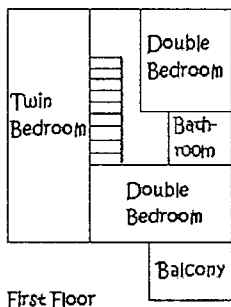

GRANGE FARM Accommodation Layouts

Cabin