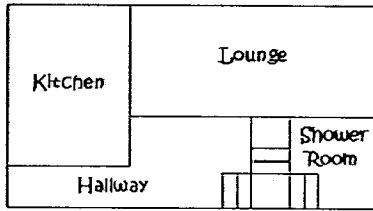

Static Caravan Linen hire

Single pack - £9 (2 sheets, 2 pillowcases, 1 bath towel and 1 hand towel)

Double pack - £12

(2 sheets, 4 pillowcases, 2 bath towels and 2 hand towels)

GRANGE FARM Accommodation Layouts

Cabin

Dairy

Haybarn

Ground Floor

Stables

Ground Floor

First Floor

First Floor