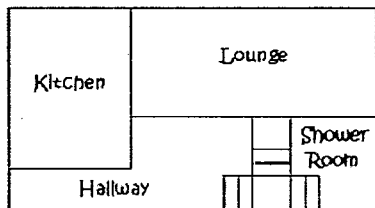

GRANGE FARM Accommodation Layouts

Cabin

Dairy

Haybarn

Stables

4/6 Berth Static 12'x28'

4/6 Berth "No12" 12'x30'

Please note - Layouts are not to scale