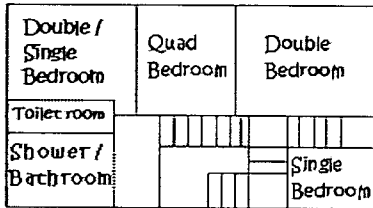

Static Caravan Linen hire

Single pack - £9 (2 sheets, 2 pillowcases, 1 bath towel and 1 hand towel)

Double pack - £12

(2 sheets, 4 pillowcases, 2 bath towels and 2 hand towels)

GRANGE FARM Accommodation Layouts

Cabin

Dairy

Haybarn

Ground Floor

Stables

Ground Floor

First Floor

First Floor